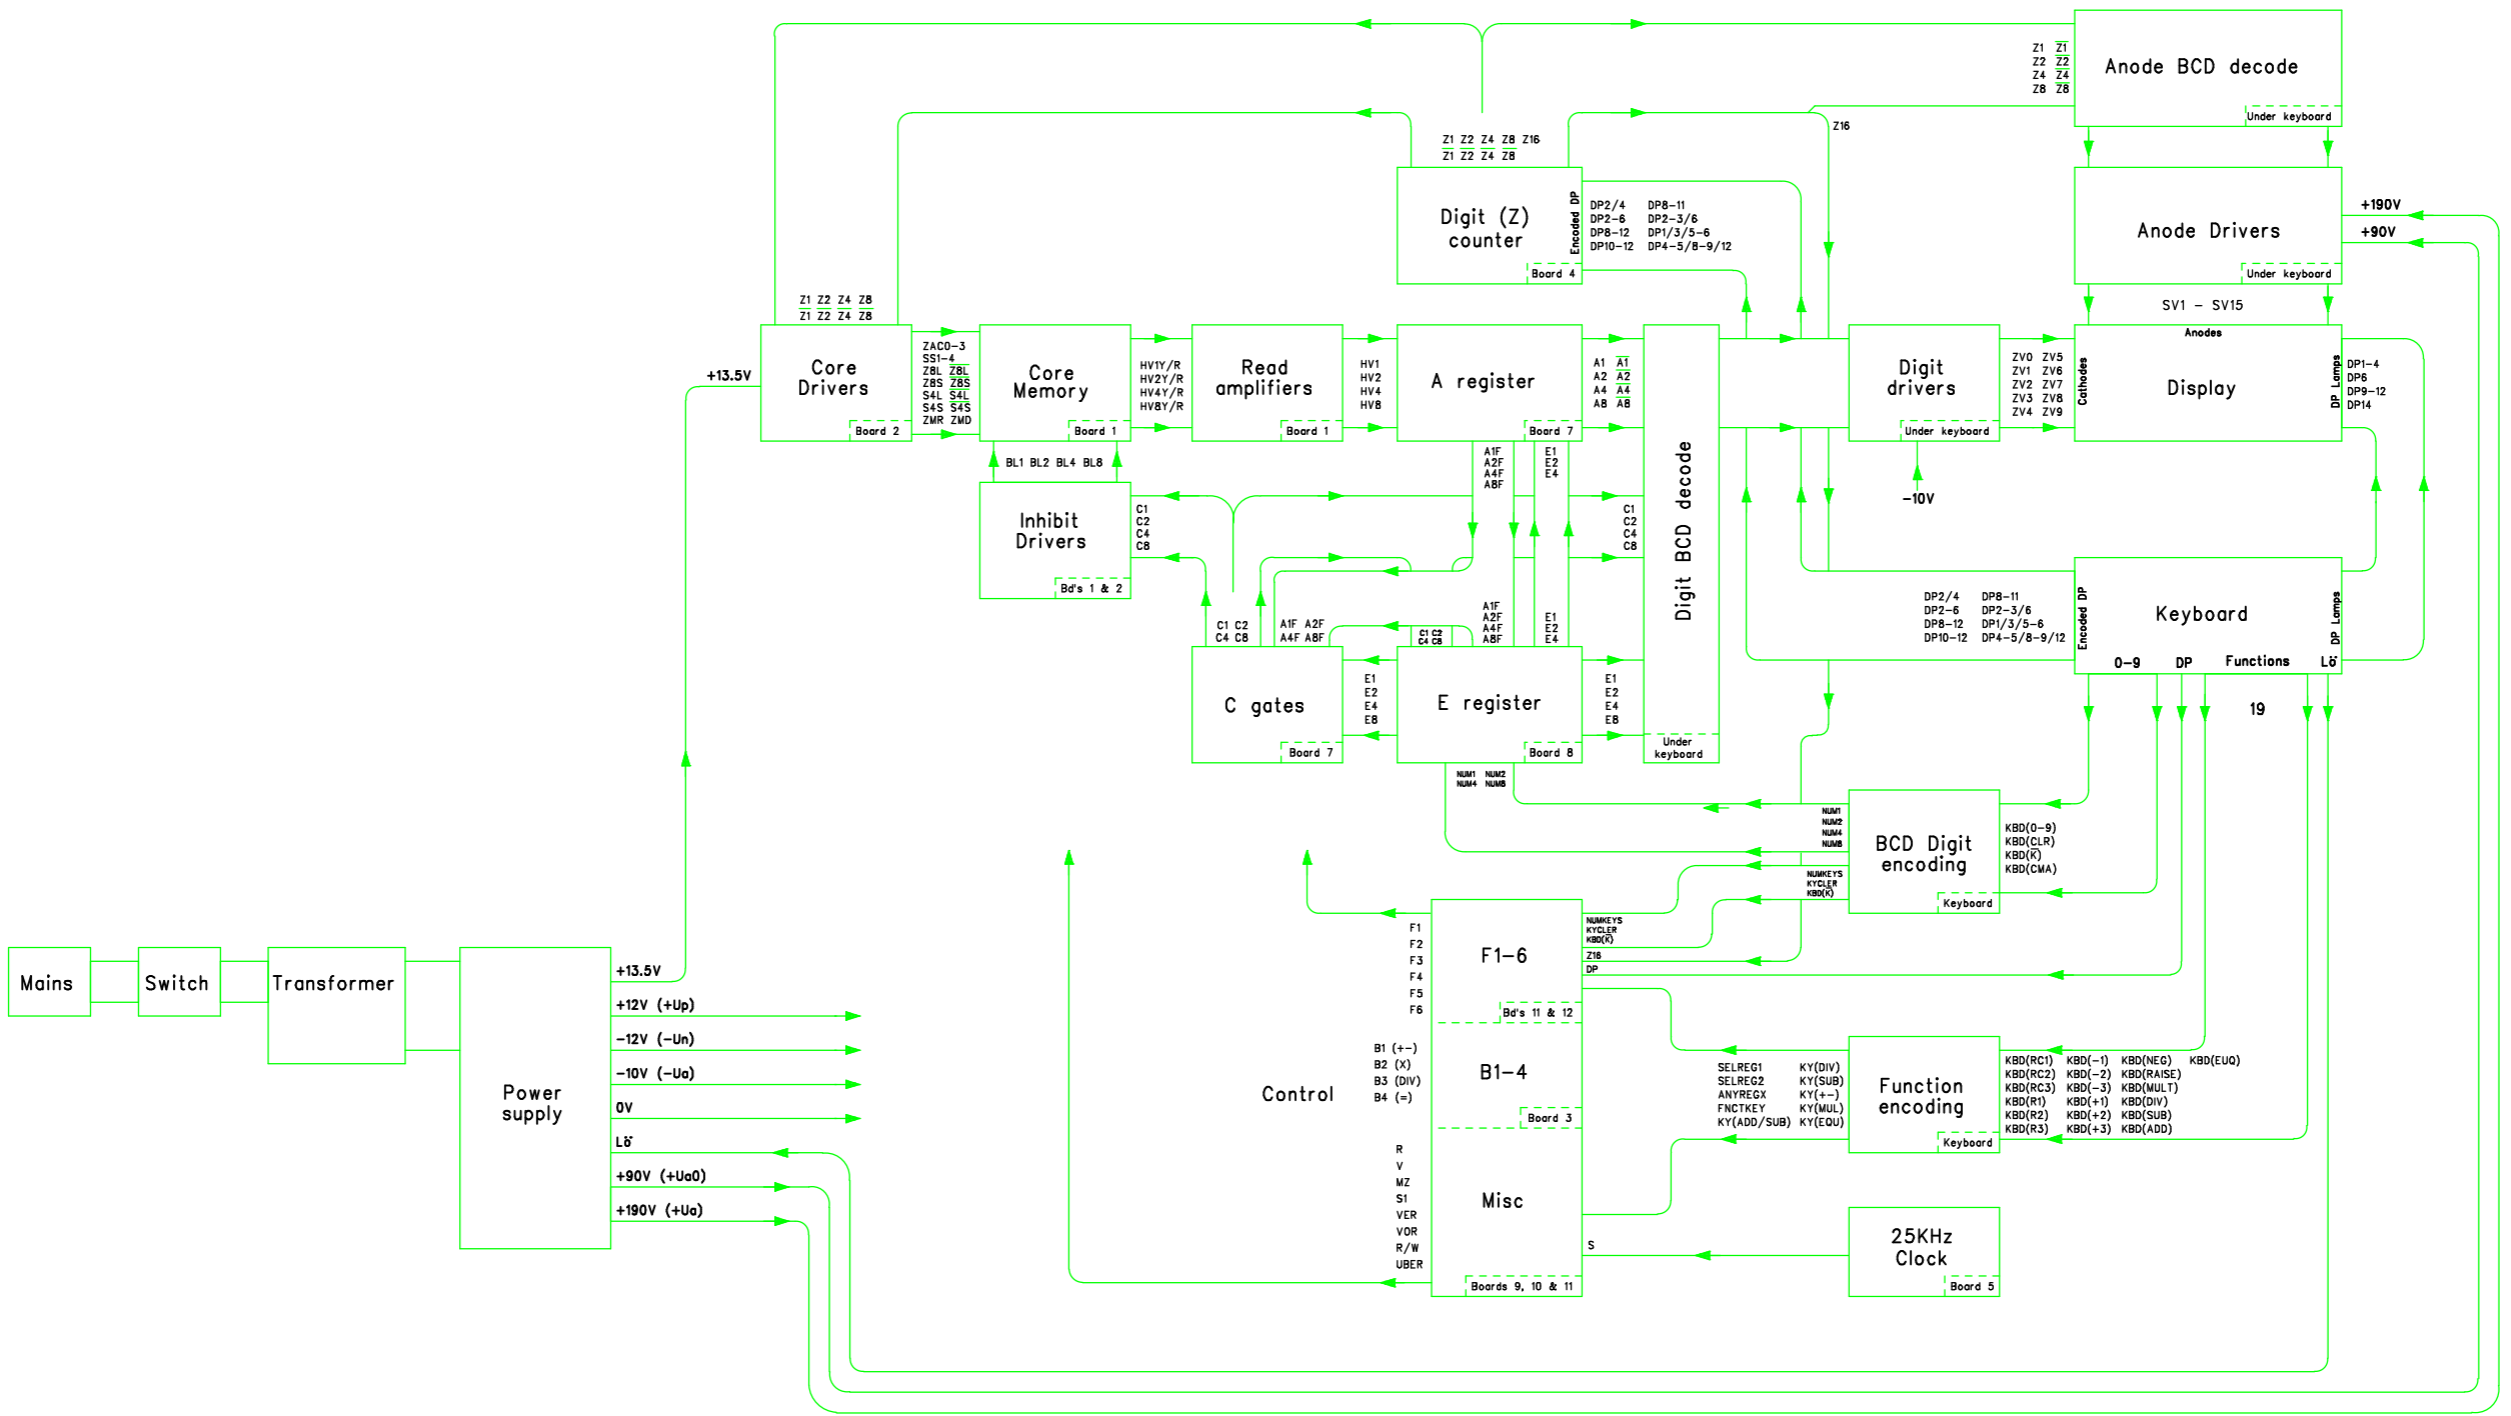

RevNo	Revision note	Date	By	Checked
-	-	-	-	-

Notes:

DM Associates
 33, Northbrook Road
 Aldershot, Hampshire, GU11 3HE
 Email: mike@soemtron.org
 www.soemtron.org

Pcb Dwg # =	
Name	Date
MD Hatch	xx/xx/2021
Checked	-

Scale	Nts
Sheet	16
Next Sheet	-
Drawing Number	

Title	Soemtron ETR 222 Calculator
	#14 - Overall Block Diagram
	Block Diagram
Soemtron 222 Logic	A2 Issue A